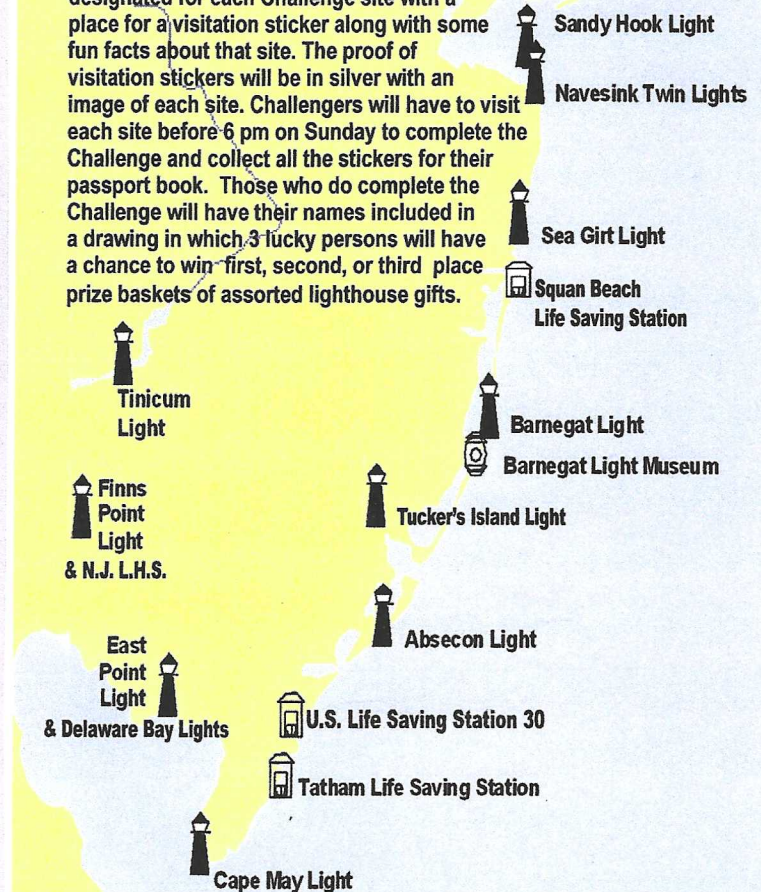

LIGHTHOUSE CHALLENGE

of *New Jersey*

“Silver Jubilee Year”

Celebrating the 25th Year of the

October 19th & 20th 2024

Oct. 18 & 19, 2025 • Oct. 17 & 18, 2026

A Fall Weekend of Family Fun!

Children 11 and under climb free with adult. Visit New Jersey's historic lighthouses, life saving stations and one museum on this weekend of fun and exploration and help raise funds for their shared, four pronged mission of restoration, preservation, operation and education.

Hours of operation & directions for each lighthouse are listed at

www.lighthousechallengenj.com

LIGHTHOUSE CHALLENGE

of New Jersey 2024

The Lighthouse Challenge of New Jersey is a rain or shine two day opportunity to visit 11 lighthouse sites, a museum and 3 life saving stations. Participants will begin the Challenge by paying a \$5 registration fee at their first stop. Here they will receive a “Silver Jubilee” Lighthouse Challenge passport book in commemoration of the 25th year of the Challenge. This souvenir passport will have 2 pages designated for each Challenge site with a place for a visitation sticker along with some fun facts about that site. The proof of visitation stickers will be in silver with an image of each site. Challengers will have to visit each site before 6 pm on Sunday to complete the Challenge and collect all the stickers for their passport book. Those who do complete the Challenge will have their names included in a drawing in which 3 lucky persons will have a chance to win first, second, or third place prize baskets of assorted lighthouse gifts.

Follow us on facebook!

Lighthouse Challenge of NJ